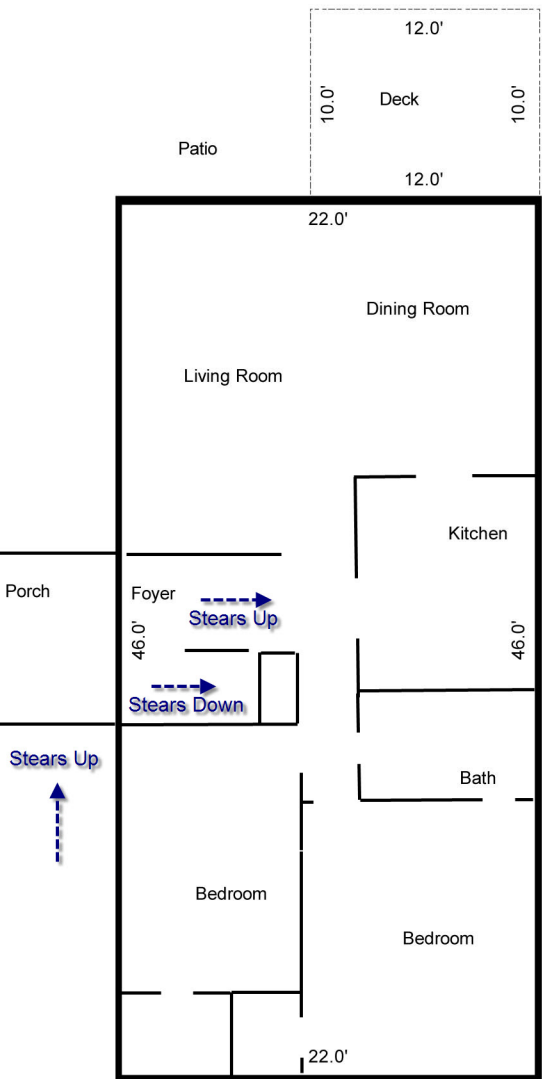

Building Sketch

Property Address 15365 Lesley Ln			
City Eden Prairie	County Hennepin	State MN	Zip Code 55346-2538

Sketch by Apex IV™

Comments:

AREA CALCULATIONS SUMMARY			
Code	Description	Size	Net Totals
GLA1	First Floor	528.00	528.00
GLA2	Second Floor	1012.00	1012.00
P/P	Porch	120.00	120.00
GAR	Garage	484.00	484.00
TOTAL LIVABLE (rounded)			1540

LIVING AREA BREAKDOWN		
Breakdown		Subtotals
First Floor		
	22.0 x 24.0	528.00
Second Floor		
	22.0 x 46.0	1012.00
2 Calculations Total (rounded)		1540