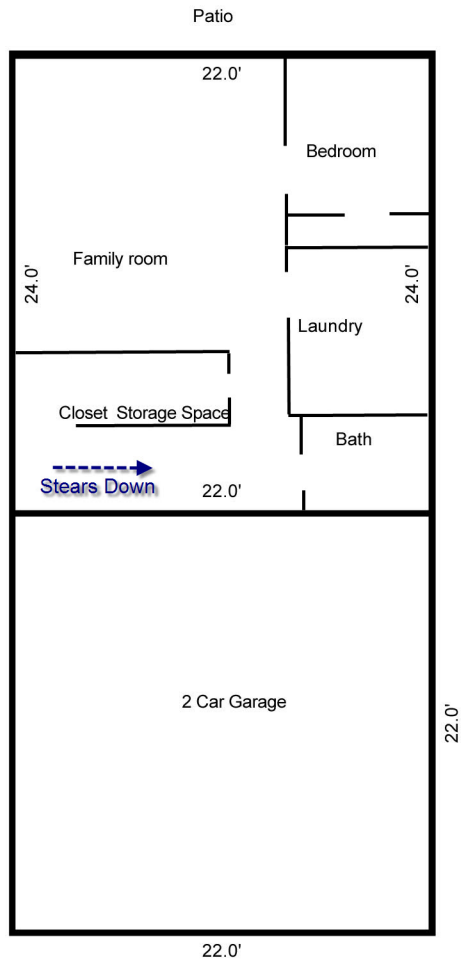

Building Sketch

Property Address 15365 Lesley Ln			
City Eden Prairie	County Hennepin	State MN	Zip Code 55346-2538

Sketch by Apex IV™

Comments:

AREA CALCULATIONS SUMMARY			
Code	Description	Size	Net Totals
GLA1	First Floor	528.00	528.00
GLA2	Second Floor	1012.00	1012.00
P/P	Porch	120.00	120.00
GAR	Garage	484.00	484.00
TOTAL LIVABLE (rounded)			1540

LIVING AREA BREAKDOWN		
Breakdown		Subtotals
First Floor		
	22.0 x 24.0	528.00
Second Floor		
	22.0 x 46.0	1012.00
2 Calculations Total (rounded)		1540